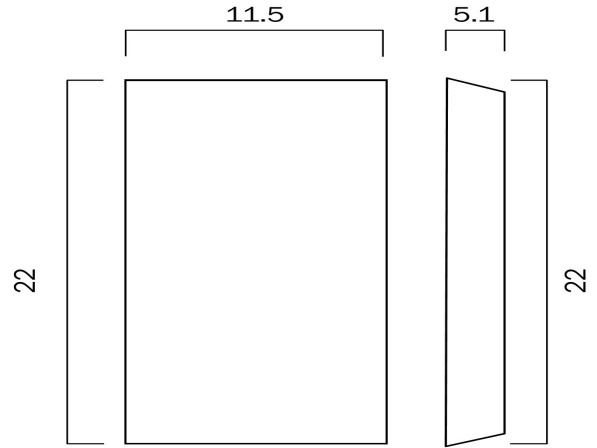

BLOC UP-DOWN EXTERIOR LED WALL LIGHT

LIGHT SOURCE

Voltage Input

240V

Total Wattage (max)

8

Wattage

4

Fixture Material

Polycarbonate

Diffuser Material
Polycarbonate

PRODUCT DIMENSIONS

Fixture Weight (Kg)
0.4

Fixture Projection (cm)
5.1

Fixture Height (cm)
22

Fixture Length (cm)
11.5