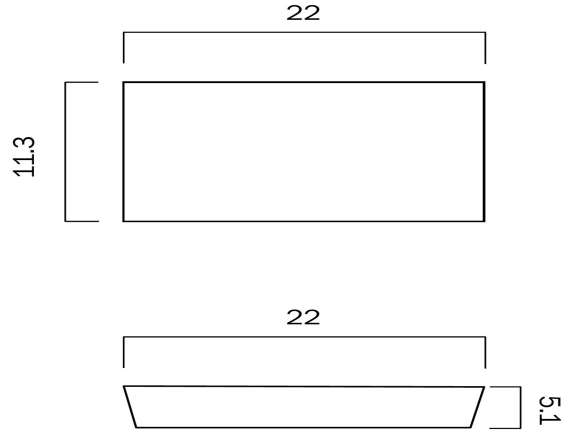

BLOC EXTERIOR LED WALL LIGHT

LIGHT SOURCE

Voltage Input

240V

Total Wattage (max)

5

Globe Type

LED integrated SMD

Globe / Light Source qty

1

Globe / Light Source included

Yes

Color Kelvin

3 CCT (3000k - 4000k - 5000k)

Color Temperature

Warm White; Natural White; Cool White

Diffuser Material

Polycarbonate

PRODUCT DIMENSIONS

Fixture Weight (Kg)

0.3

Fixture Projection (cm)

5.1

Fixture Height (cm)