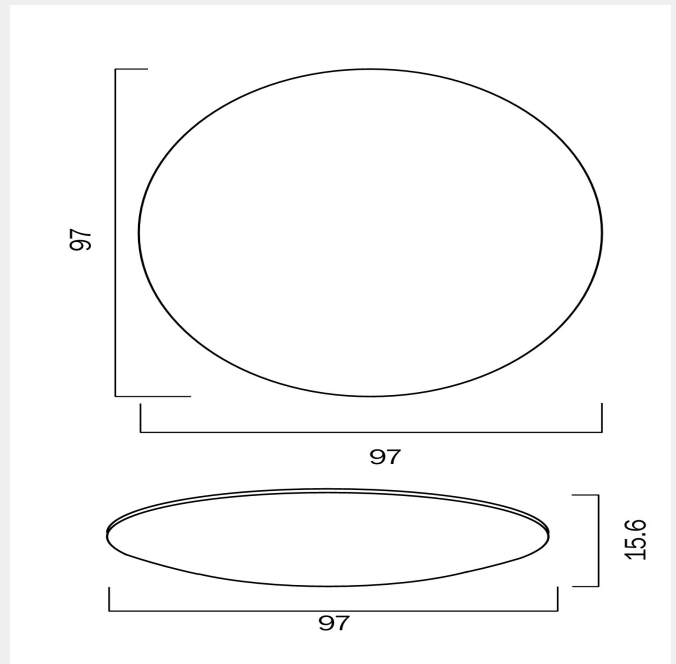

## BLISS 97CM OYSTER DIMMABLE CEILING LIGHT

### LIGHT SOURCE

**Voltage Input**

240V

**Total Wattage (max)**

80

**Globe Type**

LED integrated SMD

**Globe / Light Source included**

**Fixture Weight (Kg)**

8

**Fixture Diameter (cm)**

97

**Fixture Projection (cm)**

15.6

**WARRANTY**

---