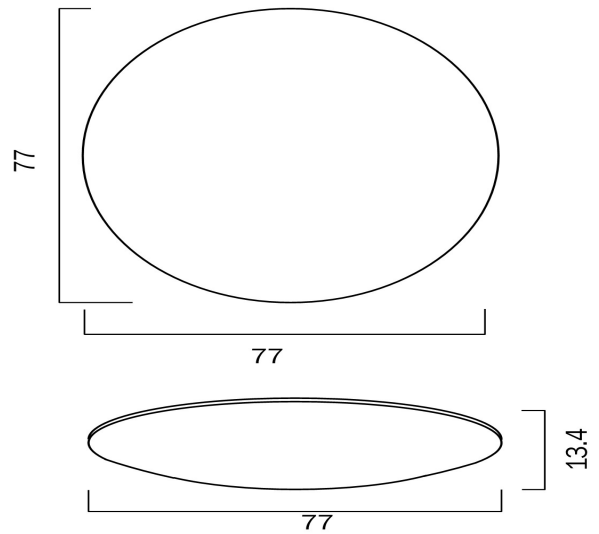

## BLISS 77CM OYSTER DIMMABLE CEILING LIGHT

### LIGHT SOURCE

**Voltage Input**

240V

**Total Wattage (max)**

80

**Globe Type**

LED integrated SMD

**Globe / Light Source included**

**Fixture Weight (Kg)**

4

**Fixture Diameter (cm)**

77

**Fixture Projection (cm)**

13.4

**WARRANTY**

---