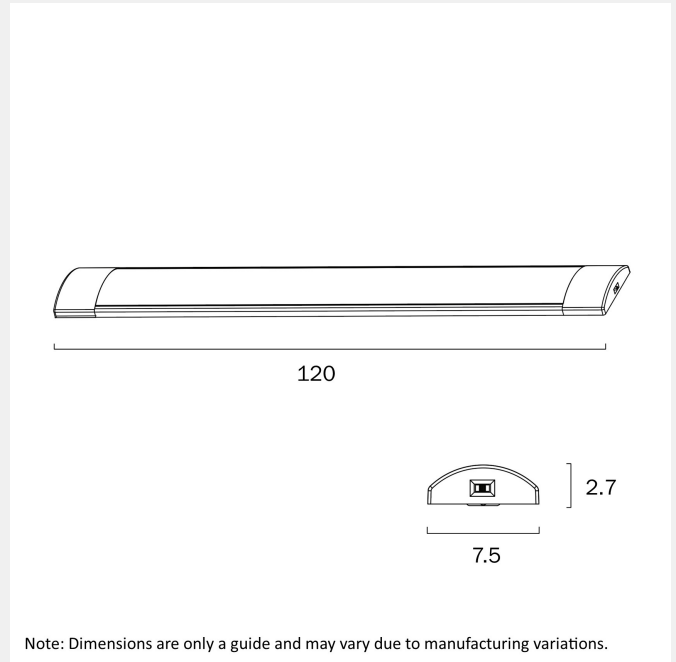

BLADE 120CM 36W 3CCT BATTEN CEILING LIGHT

LIGHT SOURCE

Voltage Input

240V

Total Wattage (max)

36

Globe / Light Source qty

1

Globe / Light Source included

Yes

Color Kelvin

3 CCT (3000k - 4000k - 5000k)

Color Temperature

Warm White; Natural White; Cool White

CRI (Color Rendering Index)

>80

Dimmable

No

Globe Type

LED integrated SMD

Lumens

3600

Surge Protection (Yes/No)

Yes

SPECIFICATIONS

Lead and Plug

No

IP rating

IP20

Electrical Protection

CLASS I - HIGH VOLTAGE, EARTH REQUIRED

Beam Angle (degree)

180

Mounting

Surface

COLOUR AND MATERIAL

Fixture Material

Aluminium, Polycarbonate

Fixture Finish

Satin

Diffuser Material

Polycarbonate