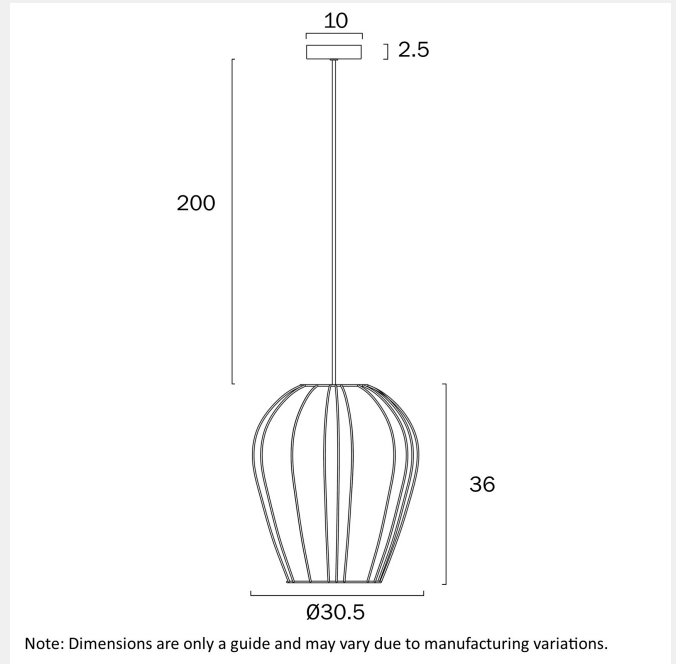

BIRGET PENDANT LIGHT

LIGHT SOURCE

Voltage Input

240V

Total Wattage (max)

25

Globe Type

E27

WARRANTY

Replacement Warranty

*3 Years

PRODUCT DIMENSIONS

Fixture Weight (Kg)

1.1

Suspension Length (cm)

200