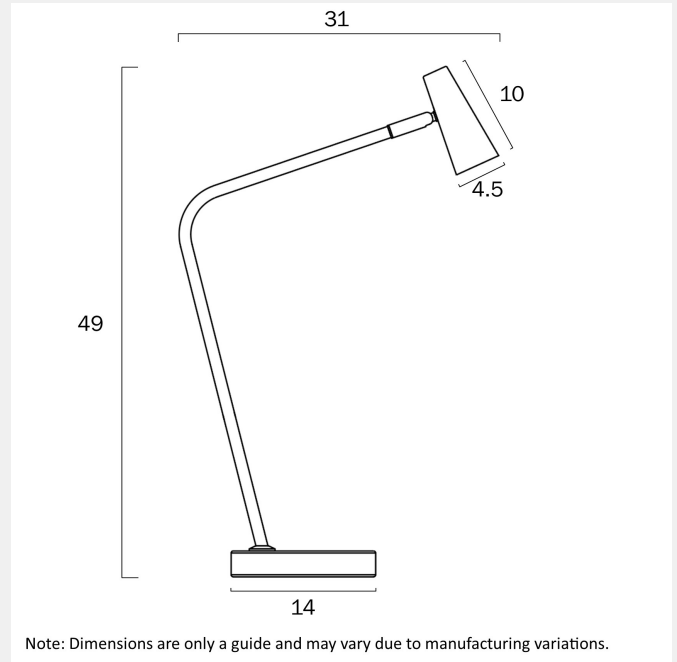

BEXLEY LED TABLE LAMP

LIGHT SOURCE

Voltage Input

240V

Total Wattage (max)

3

Globe Type

LED integrated SMD

PRODUCT DIMENSIONS

Fixture Weight (Kg)

1.2

Fixture Height (cm)

49

Cable Length (cm)

180

WARRANTY