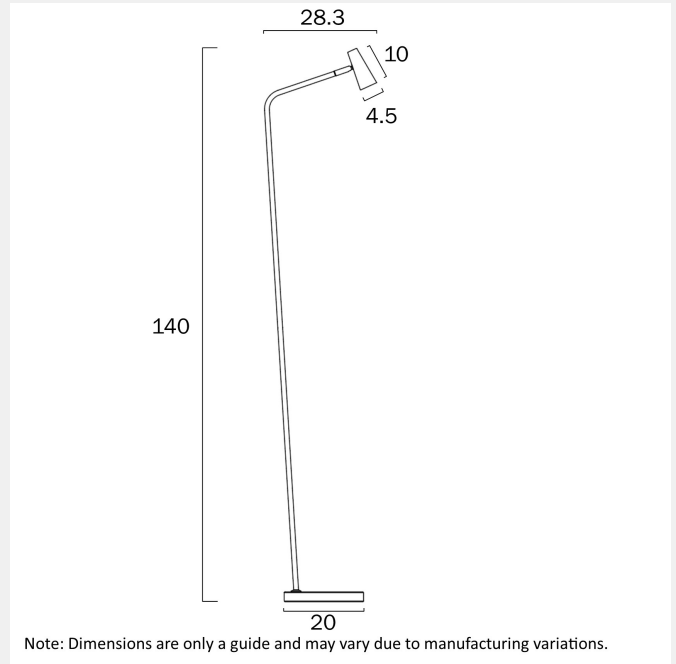

BEXLEY LED FLOOR LAMP

Note: Dimensions are only a guide and may vary due to manufacturing variations.

LIGHT SOURCE

Voltage Input

240V

Total Wattage (max)

3

Globe Type

Fixture Weight (Kg)

2.3

Fixture Height (cm)

140

Cable Length (cm)

200 (50+Foot Switch+150)

WARRANTY

Replacement Warranty