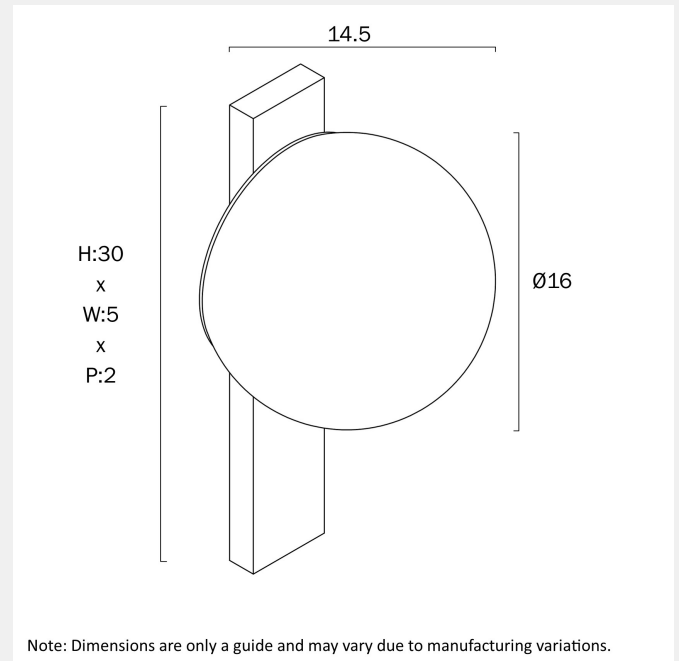

### LIGHT SOURCE

**Voltage Input**

240V

**Total Wattage (max)**

10

**Globe Type**

Integrated LED SMD

**Globe / Light Source qty**

## PRODUCT DIMENSIONS

---

**Fixture Weight (Kg)**

0.62

**Fixture Projection (cm)**

14.5

**Fixture Height (cm)**

30

**Fixture Width (cm)**

16