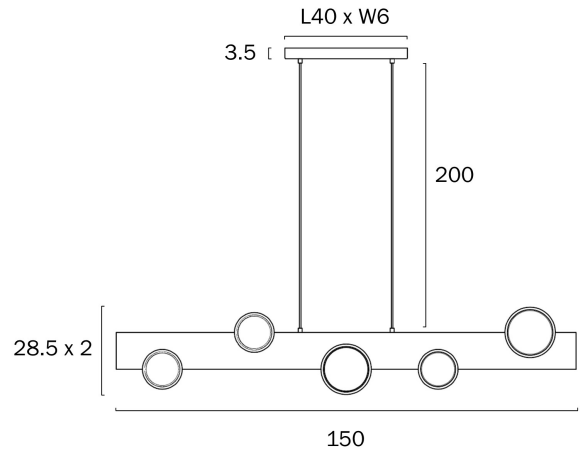

BERGEN LED LINEAR PENDANT LIGHT

Note: Dimensions are only a guide and may vary due to manufacturing variations.

LIGHT SOURCE

Voltage Input

240V

Total Wattage (max)

34

Globe Type

Wood Tones

WARRANTY

Replacement Warranty

*3 Years

PRODUCT DIMENSIONS

Fixture Weight (Kg)

1.9

Fixture Height (cm)

28.5

Fixture Length (cm)

150

Fixture Width (cm)

2

Suspension Length (cm)

200

OTHER