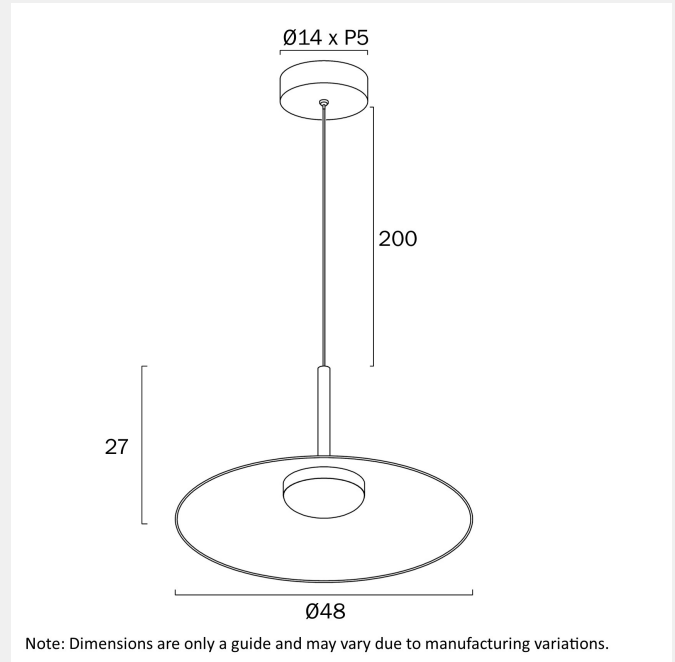

BENITO 48CM PENDANT LIGHT LARGE

LIGHT SOURCE

Voltage Input

240V

Total Wattage (max)

24

Globe Type

LED integrated SMD

Globe / Light Source qty

1

Globe / Light Source included

Yes

Color Kelvin

3 CCT (3000k - 4000k - 5000k)

Color Temperature

Warm White; Natural White; Cool White

SPECIFICATIONS

Lead and Plug

No

IP rating

IP20

Suspension Type

Cable

Height Adjustable?

WARRANTY

Replacement Warranty

*3 Years

PRODUCT DIMENSIONS

Fixture Weight (Kg)

1.9

Fixture Diameter (cm)

48