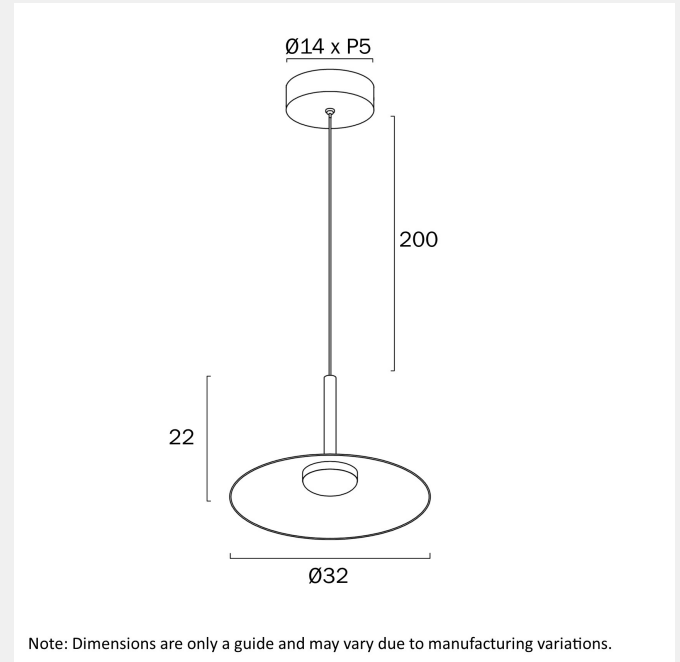

### LIGHT SOURCE

**Voltage Input**

240V

**Total Wattage (max)**

8

**Globe Type**

LED integrated SMD

**Globe / Light Source qty**

1.25

**Fixture Diameter (cm)**

32

**Fixture Height (cm)**

22

**Suspension Length (cm)**

200

**OTHER**