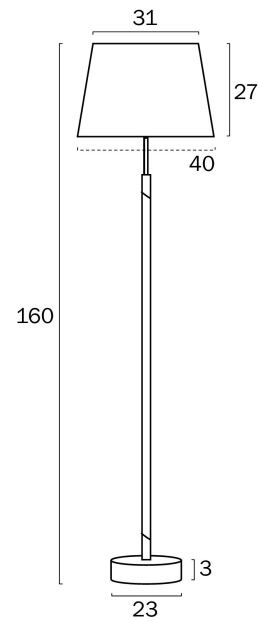

BELMORE FLOOR LAMP

Note: Dimensions are only a guide and may vary due to manufacturing variations.

LIGHT SOURCE

Voltage Input

240V

Total Wattage (max)

25

Globe Type

Lead and Plug

Yes

Switch

Foot Switch

IP rating

IP20

Height Adjustable?

No

Electrical Protection

CLASS II – DOUBLE INSULATED, EARTH NOT REQUIRED

COLOUR AND MATERIAL

Fixture Material

Iron,Fabric

PRODUCT DIMENSIONS

Fixture Weight (Kg)

5.8

Fixture Height (cm)

160

Fixture Diameter (cm)

40

Cable Length (cm)

200 (50+Foot Switch+150)

WARRANTY

Replacement Warranty