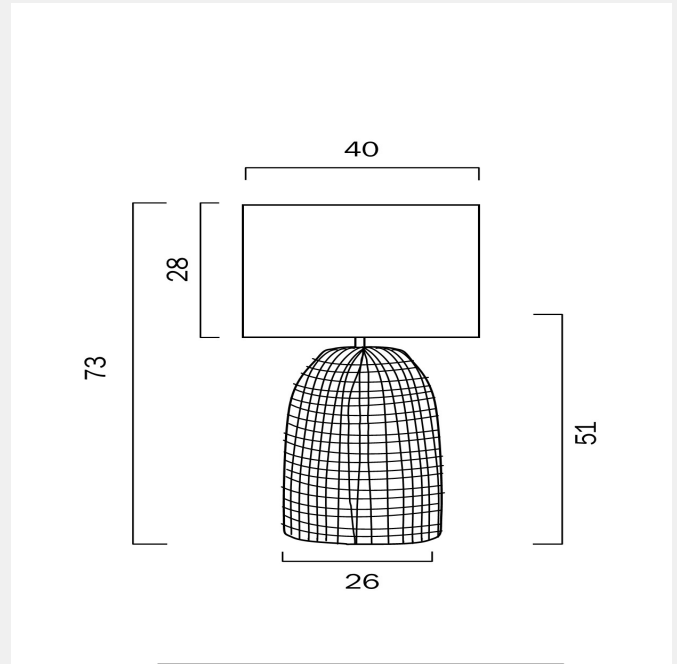

BAYZ 40CM TABLE LAMP LARGE

LIGHT SOURCE

Voltage Input

240V

Total Wattage (max)

25

Globe Type

E27

Fixture Material

Rattan

PRODUCT DIMENSIONS

Fixture Weight (Kg)

2.2

Fixture Height (cm)

73

Fixture Diameter (cm)