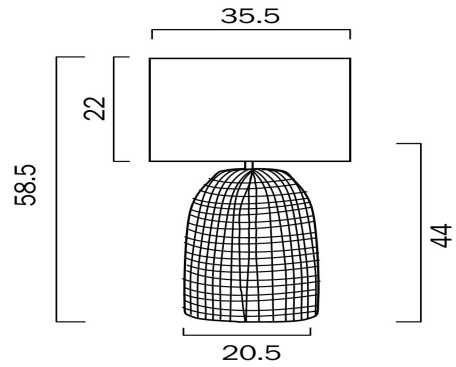

BAYZ 32CM TABLE LAMP SMALL

LIGHT SOURCE

Voltage Input

240V

Total Wattage (max)

25

Globe Type

E27

Fixture Material

Rattan

PRODUCT DIMENSIONS

Fixture Weight (Kg)

1.6

Fixture Height (cm)

61.5

Fixture Diameter (cm)