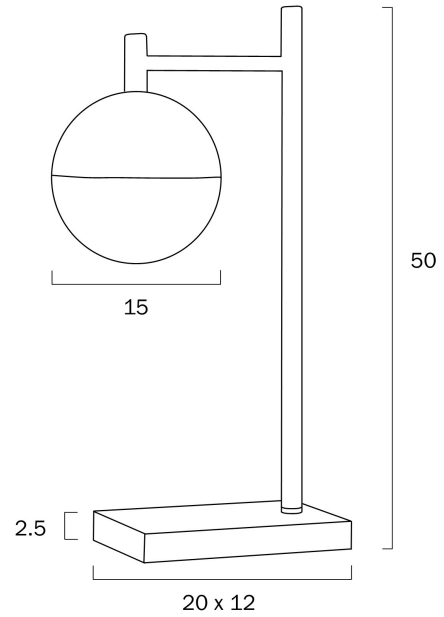

BASILO TABLE LAMP

LIGHT SOURCE

Voltage Input

240V

Total Wattage (max)

25

Globe Type

E27 - Fancy Round

Globe / Light Source qty

1

Globe / Light Source included

No

Dimmable

Globe Dependant

SPECIFICATIONS

Lead and Plug

Fixture Material

Metal,Glass

PRODUCT DIMENSIONS

Fixture Weight (Kg)

2.2

Fixture Height (cm)

50

Fixture Length (cm)

20

Fixture Width (cm)

12

Cable Length (cm)

180 (30+Inline Switch+150)

WARRANTY

Replacement Warranty

*3 Years