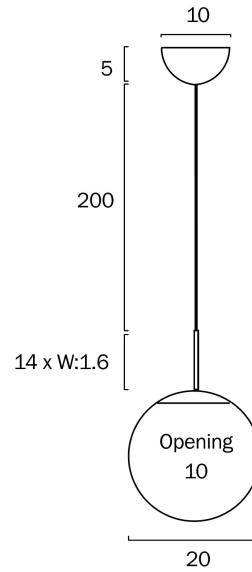

BALLY 8 PENDANT LIGHT

Note: Dimensions are only a guide and may vary due to manufacturing variations.

LIGHT SOURCE

Voltage Input

240V

Total Wattage (max)

25

Globe Type

E27

Globe / Light Source qty

1

Globe / Light Source included

No

Dimmable

Globe Dependant

SPECIFICATIONS

Glass,Metal

Glass Color

Alabastro or Opal Matt

WARRANTY

Replacement Warranty

*3 Years

PRODUCT DIMENSIONS

Fixture Weight (Kg)

0.9

Fixture Diameter (cm)

20

Suspension Length (cm)

200

[BALLY PE 08-NKOM] BALLY 8
PENDANT LIGHT (NICKEL|
OPAL MATT)

9329501002766

OTHER