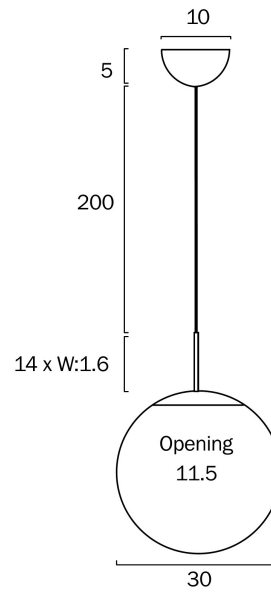

BALLY 12 PENDANT LIGHT

Note: Dimensions are only a guide and may vary due to manufacturing variations.

LIGHT SOURCE

Voltage Input

240V

Total Wattage (max)

25

Globe Type

E27

Globe / Light Source qty

1

Globe / Light Source included

No

Dimmable

Globe Dependant

SPECIFICATIONS

Glass,Metal

Glass Color

Alabastro or Opal Matt

WARRANTY

Replacement Warranty

*3 Years

PRODUCT DIMENSIONS

Fixture Weight (Kg)

1.5

Fixture Diameter (cm)

30

Suspension Length (cm)

200

[BALLY PE 12-NKOM] BALLY 12
PENDANT LIGHT (NICKEL|
OPAL MATT)

9329501002780

OTHER