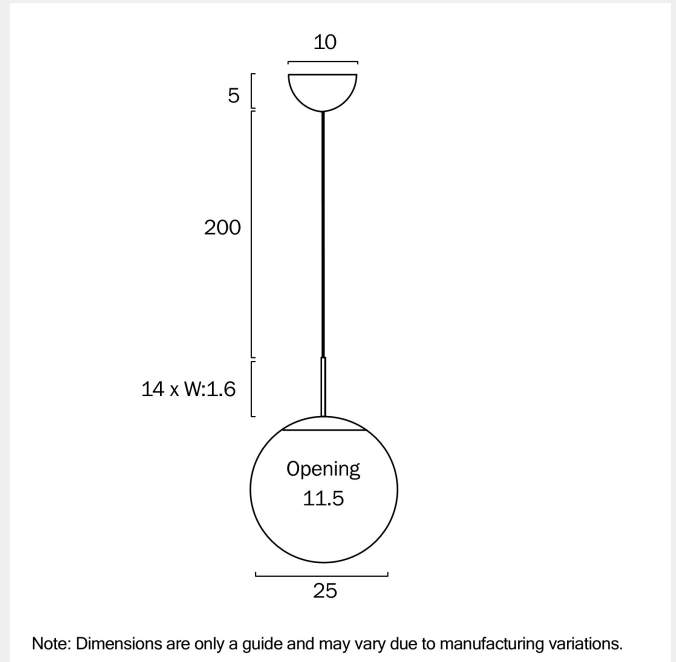

### LIGHT SOURCE

**Voltage Input**

240V

**Total Wattage (max)**

25

**Globe Type**

E27

**Globe / Light Source qty**

### PRODUCT DIMENSIONS

**Fixture Weight (Kg)**

1.2

**Fixture Diameter (cm)**

25

**Suspension Length (cm)**

200