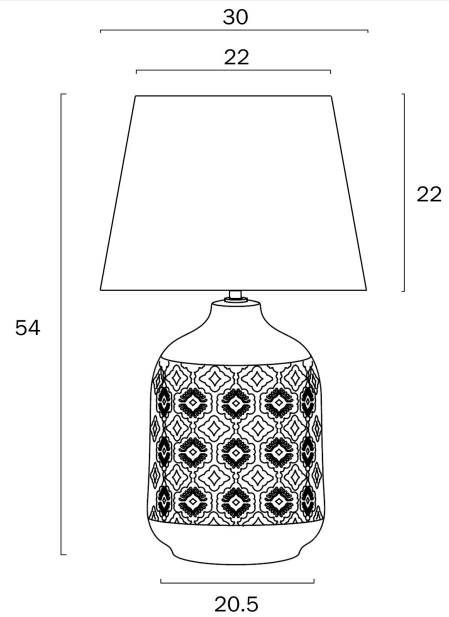

BACI CERAMIC TABLE LAMP

Note: Dimensions are only a guide and may vary due to manufacturing variations.

LIGHT SOURCE

Voltage Input

240V

Total Wattage (max)

25

Globe Type

Fixture Weight (Kg)

1.6

Fixture Height (cm)

53.5

Fixture Diameter (cm)

30

Cable Length (cm)

180 (30+Inline Switch+150)