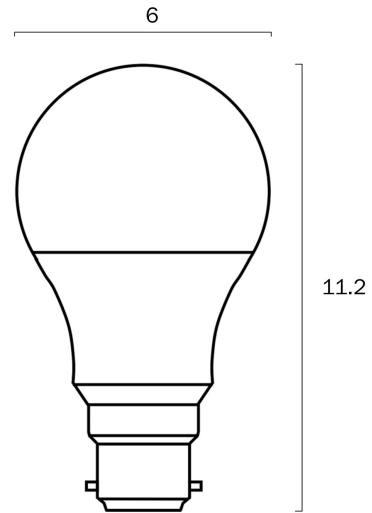

B22 A60 9W LED GLOBE OPAL NON-DIMMABLE

LIGHT SOURCE

Voltage Input

240V

Globe Type

B22

Total Wattage (max)

9

SPECIFICATIONS

Beam Angle (degree)

160

IP rating

IP20

COLOUR AND MATERIAL

Fixture Material

Polycarbonate

Fixture Color

White,Opal

Diffuser Material

Polycarbonate

PRODUCT DIMENSIONS

Fixture Weight (Kg)

0.51

Fixture Diameter (cm)