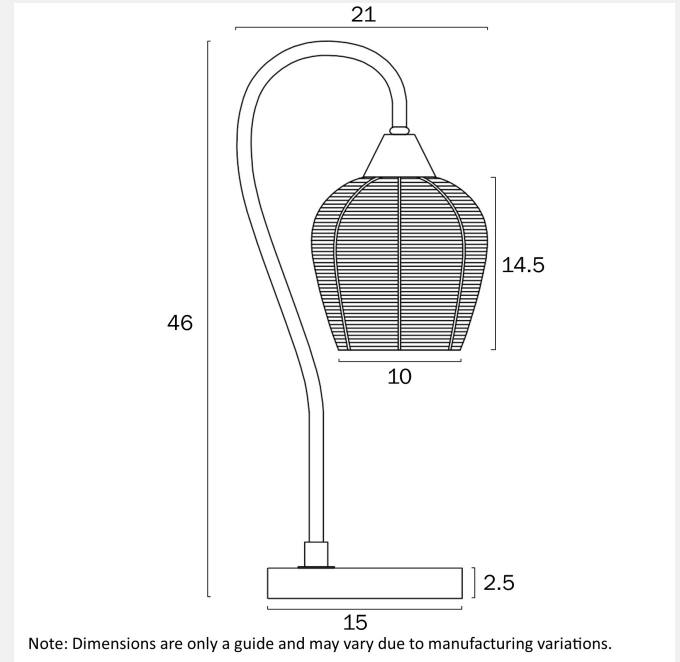

AZALEA TABLE LAMP

LIGHT SOURCE

Voltage Input

240V

Total Wattage (max)

25

Globe Type

E27

Globe / Light Source qty

1

Globe / Light Source included

No

Dimmable

Globe Dependant

SPECIFICATIONS

Lead and Plug

2.5

Fixture Height (cm)

46

Fixture Length (cm)

21

Fixture Width (cm)

15

Cable Length (cm)