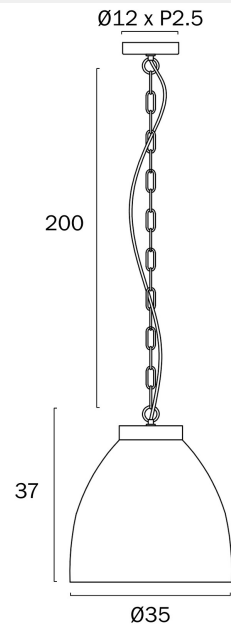

AYDIN 35CM PENDANT LIGHT LARGE

Note: Dimensions are only a guide and may vary due to manufacturing variations.

LIGHT SOURCE

Voltage Input

240V

Total Wattage (max)

25

Globe Type

1.8

Telbix.

Fixture Diameter (cm)

35

Fixture Height (cm)

37

Suspension Length (cm)

200