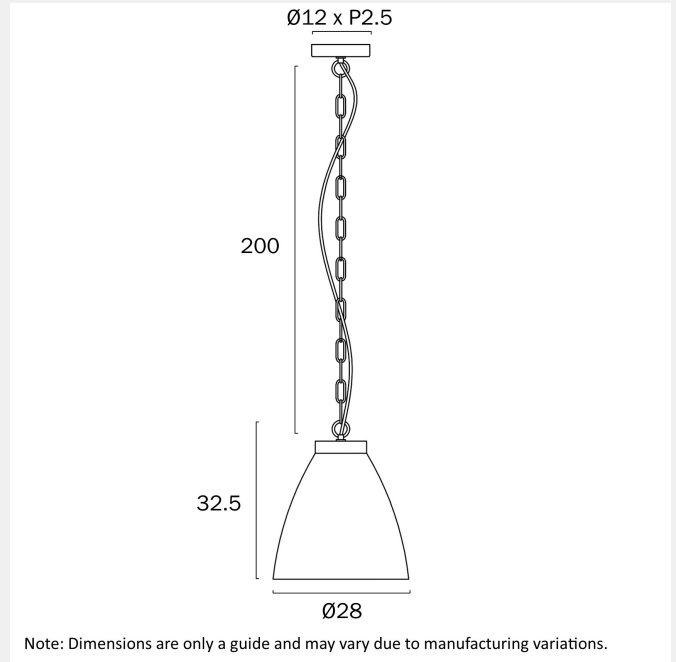

AYDIN 28CM PENDANT LIGHT SMALL

LIGHT SOURCE

Voltage Input

240V

Total Wattage (max)

25

Globe Type

E27

Globe / Light Source qty

1

Globe / Light Source included

No

Dimmable

Globe Dependant

SPECIFICATIONS

Lead and Plug

Fixture Finish

Antique

WARRANTY

Replacement Warranty

*3 Years

PRODUCT DIMENSIONS

Fixture Weight (Kg)

1.5

Telbix.

Fixture Diameter (cm)

28

Fixture Height (cm)

32.5

Suspension Length (cm)

200

OTHER