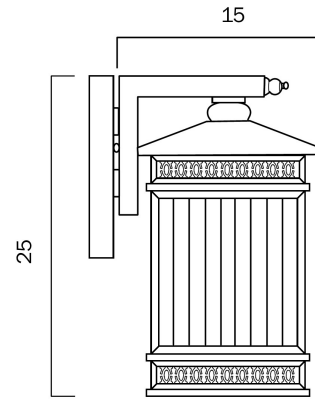

AVERA 15CM EXTERIOR WALL LIGHT

LIGHT SOURCE

Voltage Input

240V

Total Wattage (max)

25

Globe Type

E27

Globe / Light Source qty

1

Globe / Light Source included

No

Dimmable

Globe Dependant

SPECIFICATIONS

Lead and Plug

Fixture Material

Solid Brass,Glass

Fixture Finish

Anodised

PRODUCT DIMENSIONS

Fixture Weight (Kg)

1.7

Fixture Projection (cm)

15

Fixture Height (cm)

25.5

Fixture Width (cm)

12.5

WARRANTY

Replacement Warranty

*3 Years