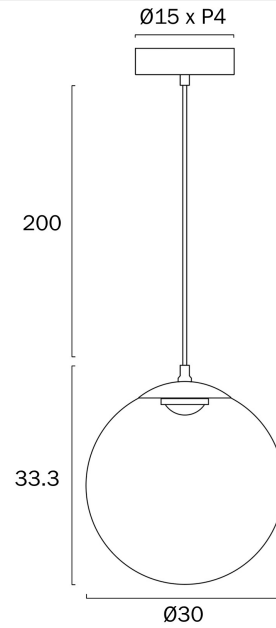

### LIGHT SOURCE

**Voltage Input**

240V

**Total Wattage (max)**

12

**Globe Type**

LED integrated SMD

**Globe / Light Source qty**

## PRODUCT DIMENSIONS

---

**Fixture Weight (Kg)**

2.6

**Fixture Diameter (cm)**

30

**Fixture Height (cm)**

33.3