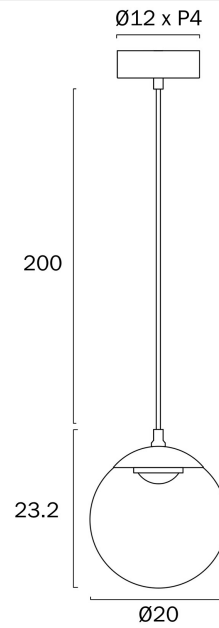

## AURORA 20CM PENDANT LIGHT

Note: Dimensions are only a guide and may vary due to manufacturing variations.

### LIGHT SOURCE

**Voltage Input**

240V

**Total Wattage (max)**

6

**Globe Type**

LED integrated SMD

**Globe / Light Source qty**

## PRODUCT DIMENSIONS

---

**Fixture Weight (Kg)**

1.54

**Fixture Diameter (cm)**

20

**Fixture Height (cm)**

23.2