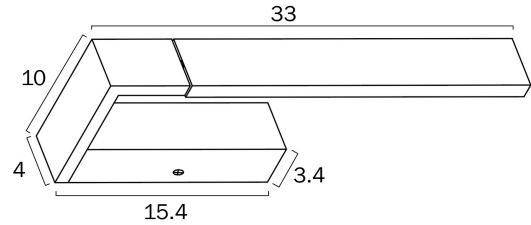

ATTIX LED WALL LIGHT

Note: Dimensions are only a guide and may vary due to manufacturing variations.

LIGHT SOURCE

Voltage Input

240V

Total Wattage (max)

10

Wattage