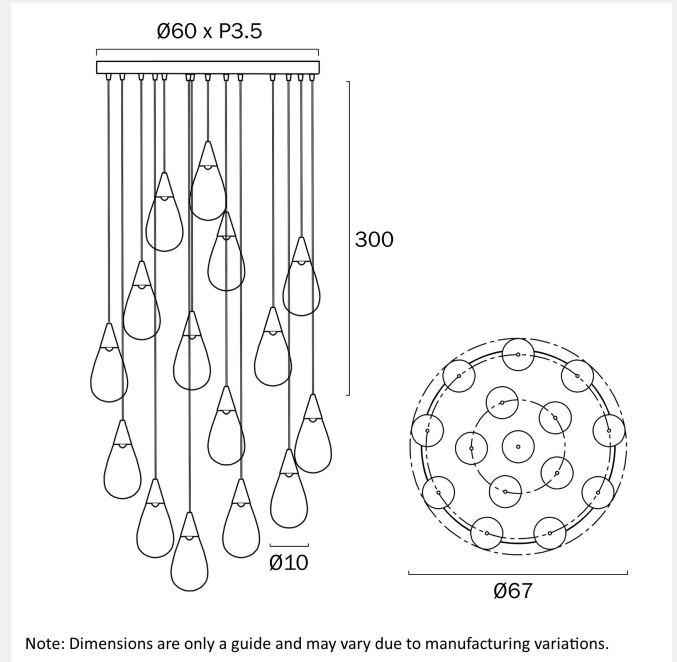

ATICO 15 PENDANT LIGHT

LIGHT SOURCE

Voltage Input

240V

Total Wattage (max)

45

Wattage

0

Globe Type

LED integrated SMD

Globe / Light Source qty

0

Globe / Light Source included

Yes

Color Kelvin

3000k

Color Temperature

0

Dimmable

No

Lumens

2730

CRI (Color Rendering Index)

0

Surge Protection (Yes/No)

0

SPECIFICATIONS

Lead and Plug

0

IP rating

IP20

Suspension Type

0

Height Adjustable?

Yes

Raked Ceiling Compatible

0

Mounting

0

Electrical Protection

CLASS I - HIGH VOLTAGE, EARTH REQUIRED

Beam Angle (degree)

0