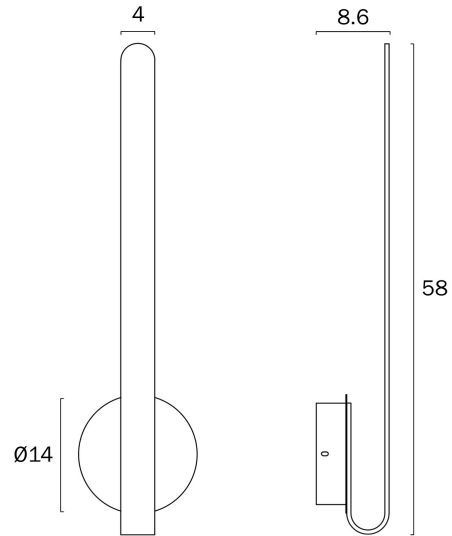

## ATALA 60CM LED WALL LIGHT LARGE

Note: Dimensions are only a guide and may vary due to manufacturing variations.

### LIGHT SOURCE

**Voltage Input**

240V

**Total Wattage (max)**

16

**Globe Type**

LED integrated SMD

**Globe / Light Source qty**

### PRODUCT DIMENSIONS

**Fixture Weight (Kg)**

0.61

## Fixture Width (cm)

4