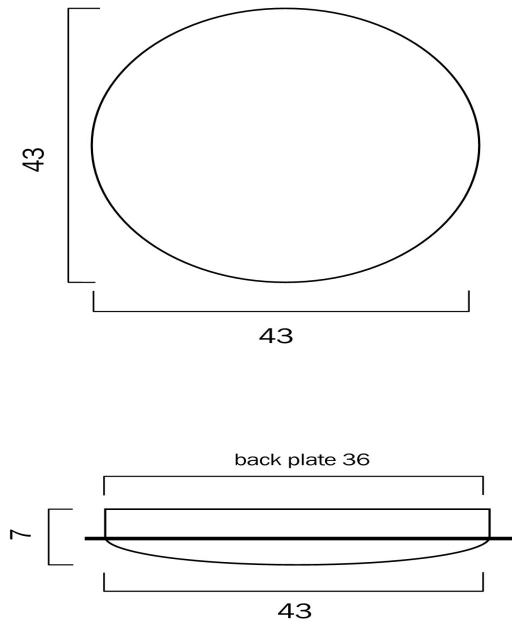

ASTRID 43CM 30W LED OYSTER DIMMABLE CEILING LIGHT

LIGHT SOURCE

Voltage Input

240V

Total Wattage (max)

30

Globe Type

LED integrated SMD

Diffuser Material

PS

PRODUCT DIMENSIONS

Fixture Weight (Kg)

1

Fixture Diameter (cm)

43

Fixture Projection (cm)