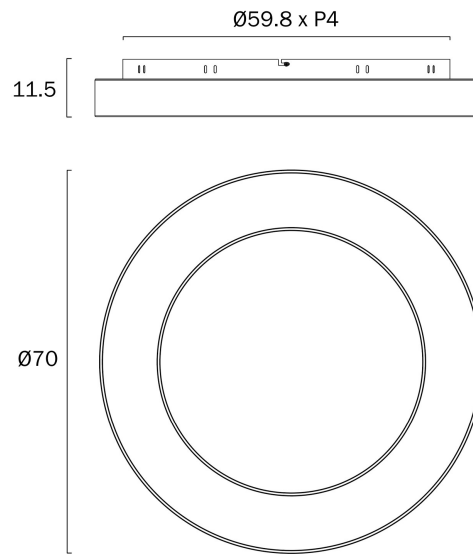

## ASTANA CTC CEILING LIGHT

Note: Dimensions are only a guide and may vary due to manufacturing variations.