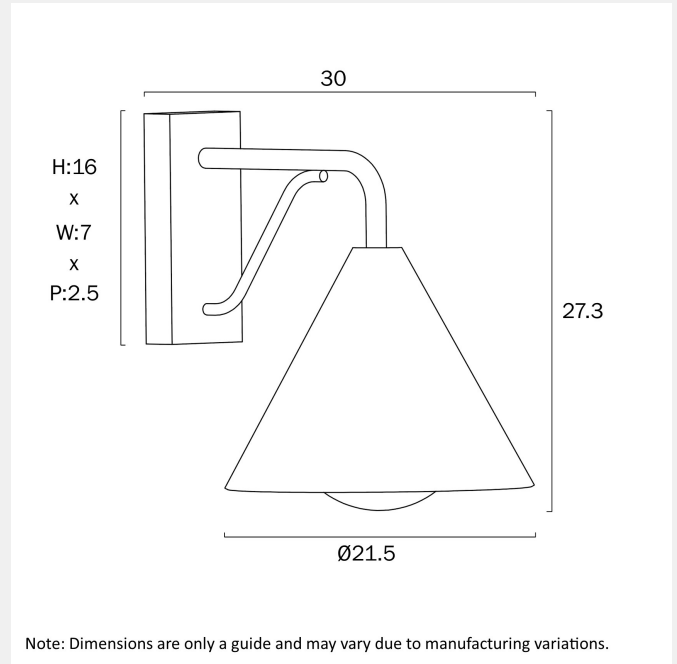

### LIGHT SOURCE

**Voltage Input**

240V

**Total Wattage (max)**

25

**Globe Type**

E27

**Globe / Light Source qty**

### PRODUCT DIMENSIONS

**Fixture Projection (cm)**

30

**Fixture Height (cm)**

27.3

**Fixture Width (cm)**

21.5

**WARRANTY**