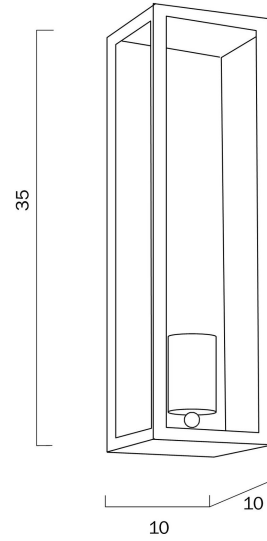

ARZANO 35CM EXTERIOR WALL LIGHT SOLID BRASS

LIGHT SOURCE

Voltage Input

240V

Total Wattage (max)

25

Globe Type

E27

No

COLOUR AND MATERIAL

Fixture Material

Solid Brass,Glass

PRODUCT DIMENSIONS

Fixture Weight (Kg)

2.1

Fixture Projection (cm)

10

Fixture Height (cm)

35

Fixture Width (cm)

10

WARRANTY

Replacement Warranty

*3 Years