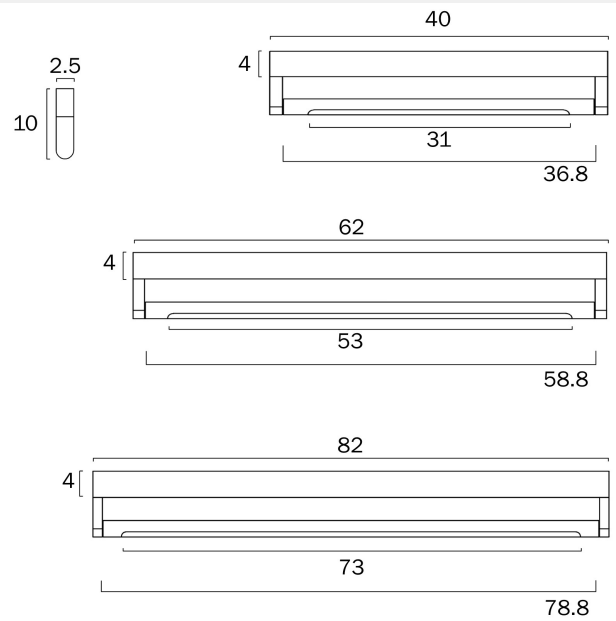

ARVIN 80CM LED VANITY WALL LIGHT

Note: Dimensions are only a guide and may vary due to manufacturing variations.

LIGHT SOURCE

Voltage Input

240V

Total Wattage (max)

20

Globe Type

LED integrated SMD

Globe / Light Source qty

1

Globe / Light Source included

Yes

Color Kelvin

3 CCT (3000k - 4000k - 5000k)

Color Temperature

Gloss (AG) or Gloss (CH) or Matte (BK)

PRODUCT DIMENSIONS

Fixture Weight (Kg)

1.5

Fixture Projection (cm)

10

Fixture Width (cm)

82