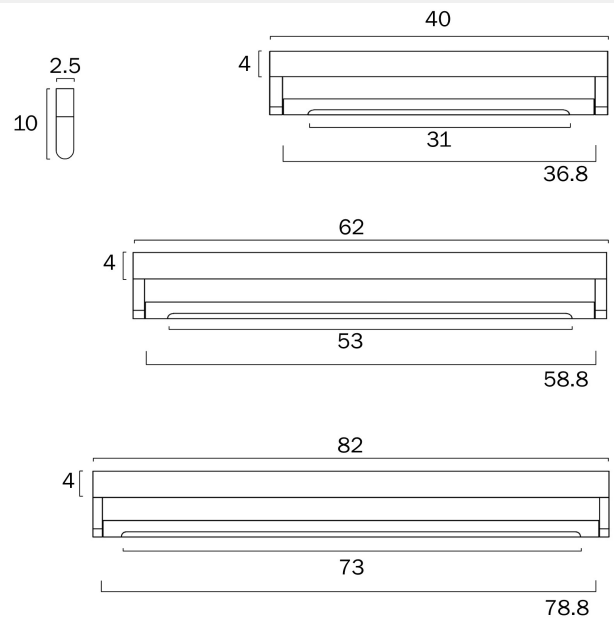

## ARVIN 60CM LED VANITY WALL LIGHT

Note: Dimensions are only a guide and may vary due to manufacturing variations.

### LIGHT SOURCE

**Voltage Input**

240V

**Total Wattage (max)**

12

**Globe Type**

LED integrated SMD

**Globe / Light Source qty**

## PRODUCT DIMENSIONS

**Fixture Weight (Kg)**

1.24

**Fixture Projection (cm)**

10

**Fixture Width (cm)**

62

**Fixture Height (cm)**