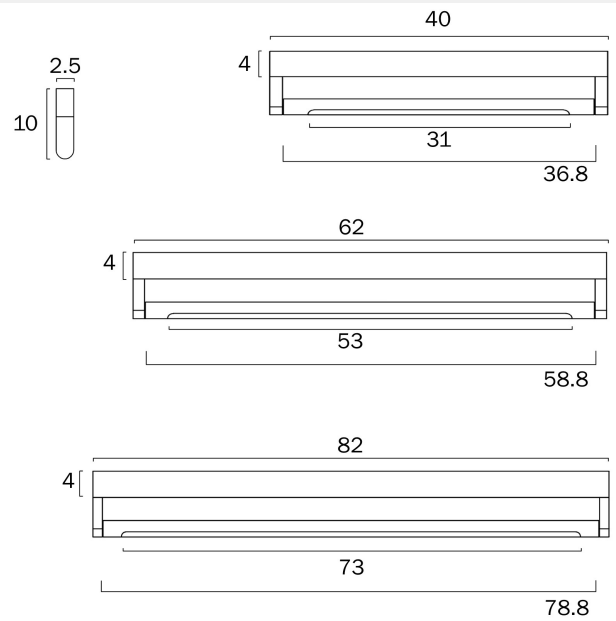

ARVIN 40CM LED VANITY WALL LIGHT

Note: Dimensions are only a guide and may vary due to manufacturing variations.

LIGHT SOURCE

Voltage Input

240V

Total Wattage (max)

8

Globe Type

LED integrated SMD

Globe / Light Source qty

1

Globe / Light Source included

Yes

Color Kelvin

3 CCT (3000k - 4000k - 5000k)

Color Temperature

Gloss (AG) or Gloss (CH) or Matte (BK)

PRODUCT DIMENSIONS

Fixture Weight (Kg)

0.9

Fixture Projection (cm)

10

Fixture Width (cm)

40