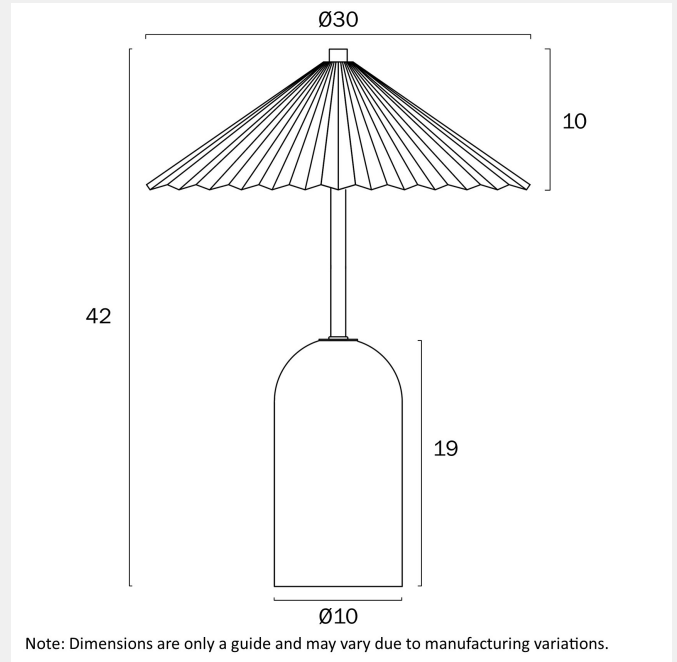

ARVANE LED TABLE LAMP

LIGHT SOURCE

Voltage Input

240V

Total Wattage (max)

8

Globe Type

LED integrated SMD

Fixture Material

Iron, Travertine

PRODUCT DIMENSIONS

Fixture Weight (Kg)

5.2

Fixture Height (cm)

42

Fixture Diameter (cm)