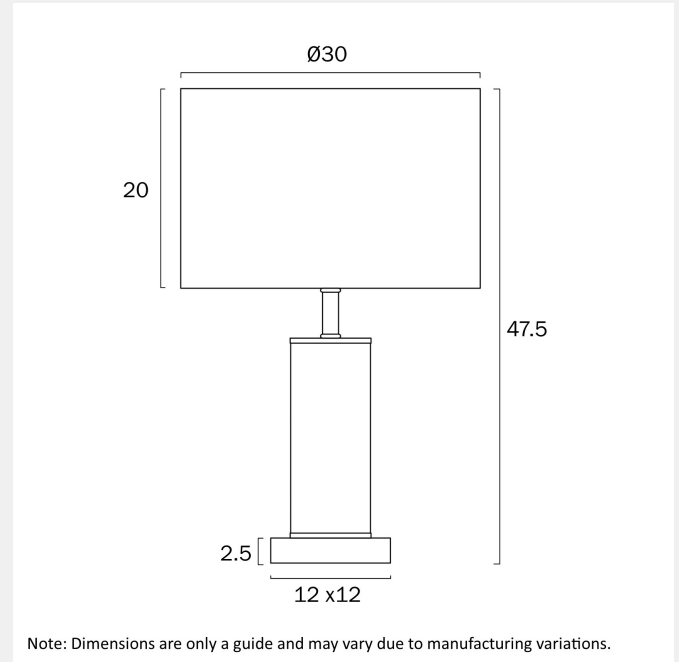

ARTIZO TABLE LAMP

LIGHT SOURCE

Voltage Input

240V

Total Wattage (max)

25

Globe Type

E27

Globe / Light Source qty

1

Globe / Light Source included

No

Dimmable

Globe Dependant

SPECIFICATIONS

Lead and Plug

Yes

Switch

Inline Switch

IP rating

IP20

Electrical Protection

CLASS II - DOUBLE INSULATED, EARTH NOT REQUIRED

COLOUR AND MATERIAL

Fixture Material

Capiz Shell, Iron, Fabric

Fixture Finish

Gloss

PRODUCT DIMENSIONS

Fixture Weight (Kg)

1.7

Fixture Height (cm)

47.5

Fixture Diameter (cm)

30

Cable Length (cm)

180 (30+Inline Switch+150)

WARRANTY

Replacement Warranty

*3 Years