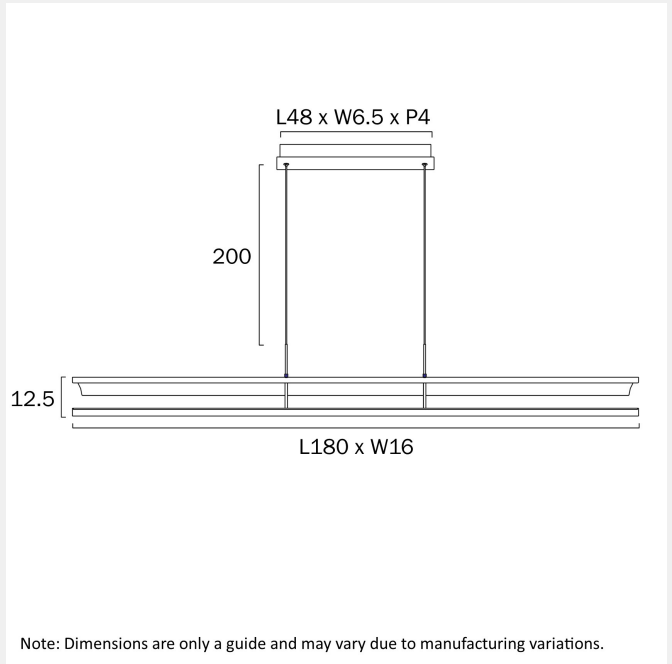

ARIVA LINEAR PENDANT LIGHT

Note: Dimensions are only a guide and may vary due to manufacturing variations.

VARIANTS

[ARIVA PE180-BK] ARIVA
LINEAR PENDANT LIGHT
(BLACK)

9329501083482

[ARIVA PE180-WH] ARIVA
LINEAR PENDANT LIGHT
(WHITE)