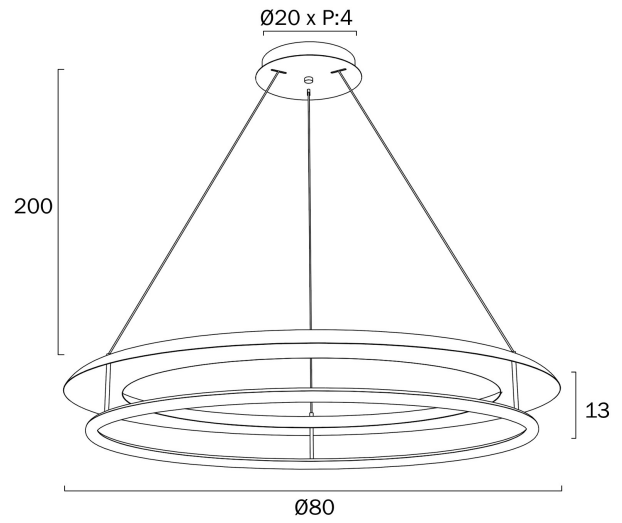

ARIVA 80CM PENDANT LIGHT

Note: Dimensions are only a guide and may vary due to manufacturing variations.

VARIANTS

[ARIVA PE80-BK] ARIVA 80CM
PENDANT LIGHT (BLACK)

9329501083475

[ARIVA PE80-WH] ARIVA
80CM PENDANT LIGHT
(WHITE)