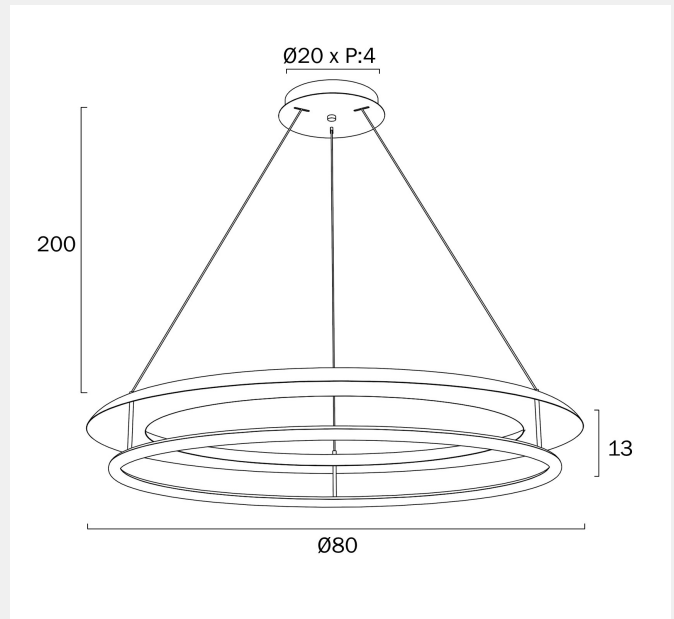

ARIVA 80CM PENDANT LIGHT

Note: Dimensions are only a guide and may vary due to manufacturing variations.

LIGHT SOURCE

Voltage Input

240V

Total Wattage (max)

46

Globe Type

LED integrated SMD

Globe / Light Source qty

1

Globe / Light Source included

Yes

Color Kelvin

3 CCT (3000k - 4000k - 5000k)

Color Temperature

9329501083468

WARRANTY

Replacement Warranty

*3 Years

PRODUCT DIMENSIONS

Fixture Weight (Kg)

5.9

Fixture Diameter (cm)