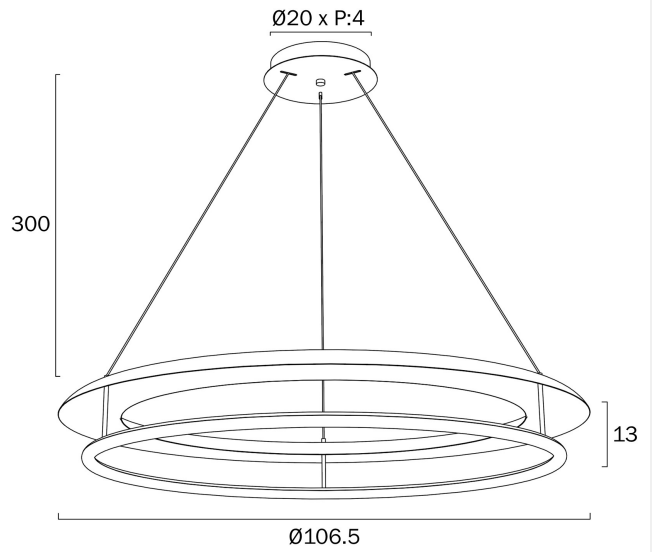

ARIVA 106CM PENDANT LIGHT

Note: Dimensions are only a guide and may vary due to manufacturing variations.

VARIANTS

[ARIVA PE106-BK] ARIVA
106CM PENDANT LIGHT
(BLACK)

9329501083505

[ARIVA PE106-WH] ARIVA
106CM PENDANT LIGHT
(WHITE)

9329501083512

Find ARIVA 106CM PENDANT LIGHT on
www.telbix.com