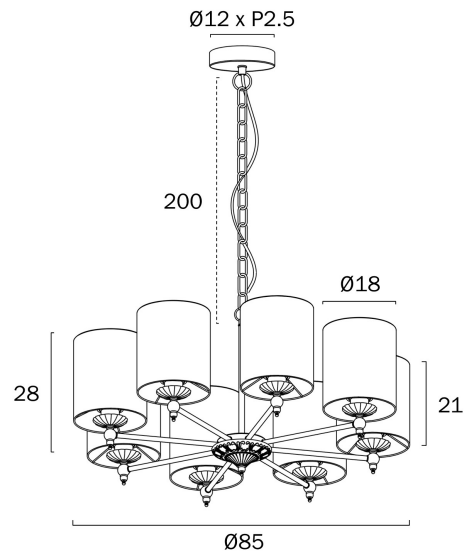

ARGOS 8 PENDANT LIGHT

Note: Dimensions are only a guide and may vary due to manufacturing variations.

LIGHT SOURCE

Voltage Input

240V

Total Wattage (max)

200

Wattage

25

Globe Type

E27

Globe / Light Source qty

8

Globe / Light Source included

No

Dimmable

Globe Dependant

SPECIFICATIONS

Lead and Plug

No

IP rating

IP20

Height Adjustable?

Yes

4.42

Telbix.

Fixture Diameter (cm)

85

Fixture Height (cm)

28

Suspension Length (cm)

200