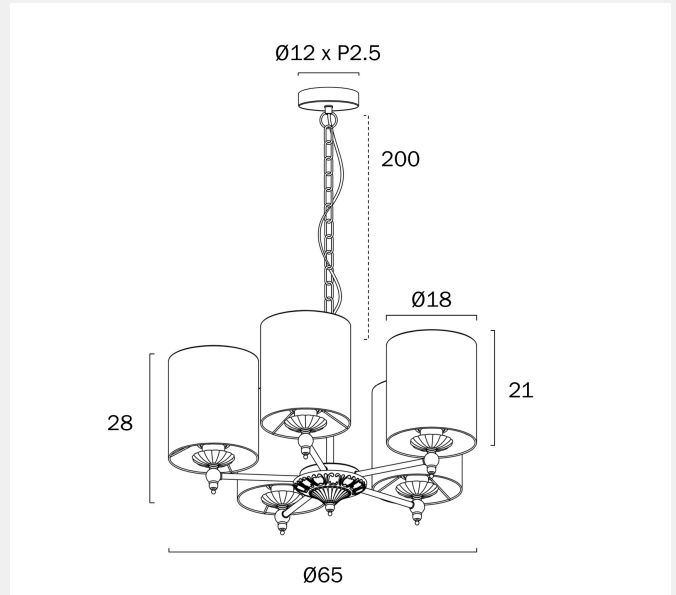

## ARGOS 5 PENDANT LIGHT

Note: Dimensions are only a guide and may vary due to manufacturing variations.

### LIGHT SOURCE

**Voltage Input**

240V

**Total Wattage (max)**

125

**Wattage**

25

**Globe Type**

### PRODUCT DIMENSIONS

**Fixture Weight (Kg)**

3.1

## Fixture Diameter (cm)

65