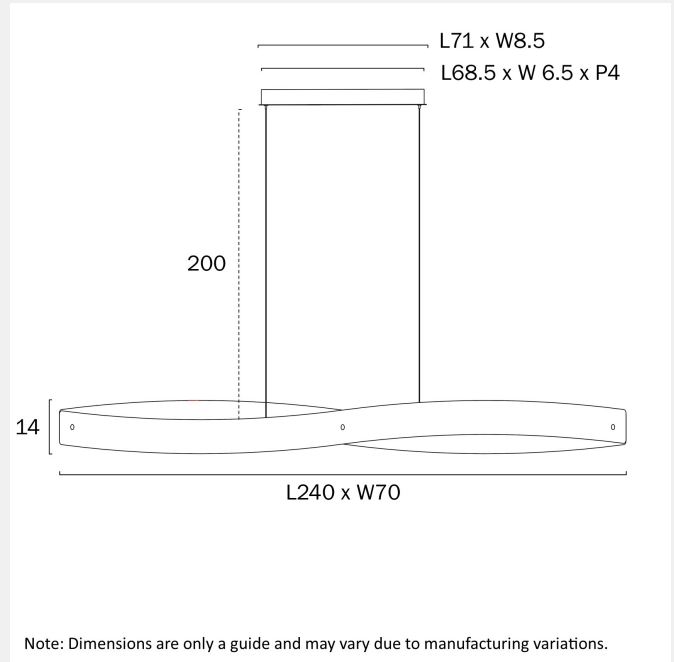

AREZZO 240CM LINEAR PENDANT LIGHT

LIGHT SOURCE

Voltage Input

240V

Total Wattage (max)

80

Globe Type

LED integrated SMD

*3 Years

PRODUCT DIMENSIONS

Fixture Weight (Kg)

8

Fixture Height (cm)

14

Fixture Length (cm)

240