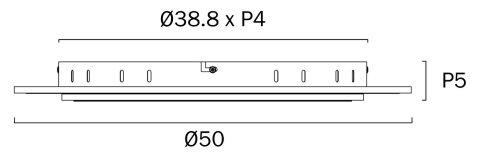

AREMA CTC CEILING LIGHT

Note: Dimensions are only a guide and may vary due to manufacturing variations.

VARIANTS

[AREMA CTC-WH3C] AREMA
CTC CEILING LIGHT

9329501080160

Find AREMA CTC CEILING LIGHT on
www.telbix.com