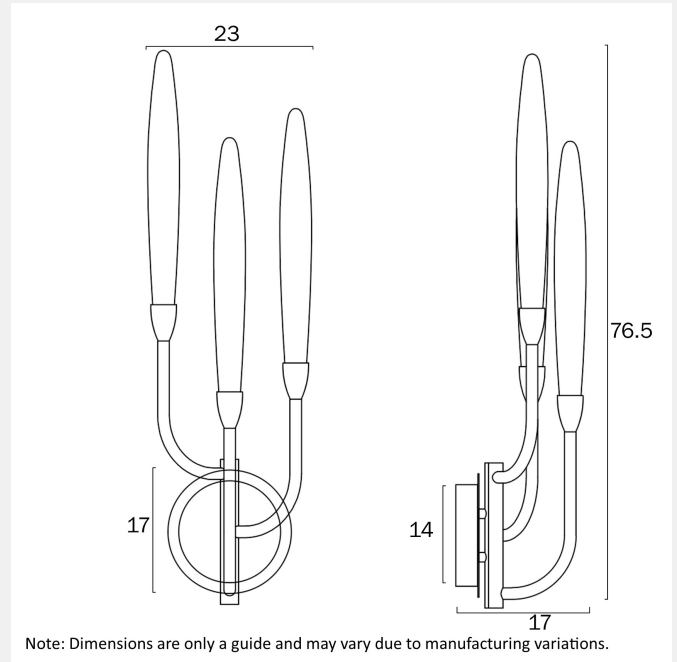

### LIGHT SOURCE

**Voltage Input**

240V

**Total Wattage (max)**

9

**Wattage**

3

**Globe Type**

## PRODUCT DIMENSIONS

---

**Fixture Weight (Kg)**

1.3

**Fixture Projection (cm)**

17

**Fixture Width (cm)**

23

**Fixture Height (cm)**

76.5