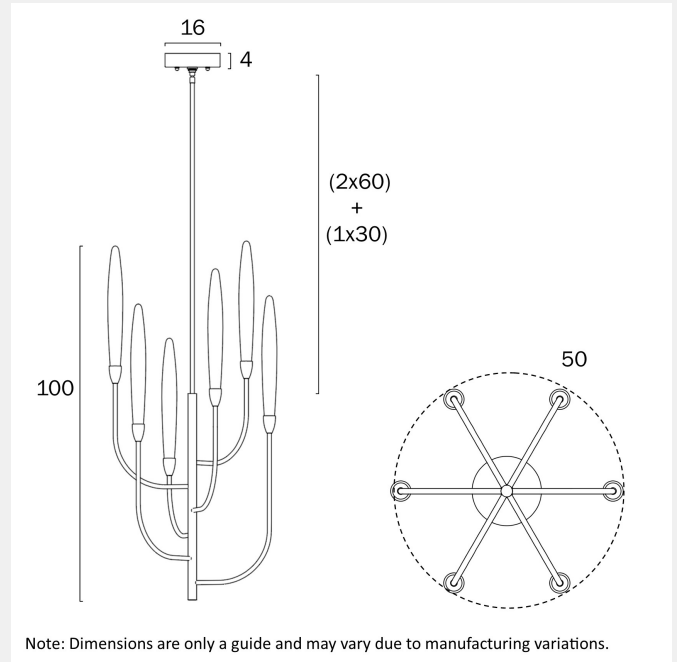

ARCHER 6 LED PENDANT LIGHT

LIGHT SOURCE

Voltage Input

240V

Total Wattage (max)

18

Wattage

3

Globe Type

LED integrated SMD

Globe / Light Source qty

6

Globe / Light Source included

Yes

Color Kelvin

3000k

Fixture Diameter (cm)

50

Fixture Height (cm)

100

Suspension Length (cm)

150

OTHER

Installation Required