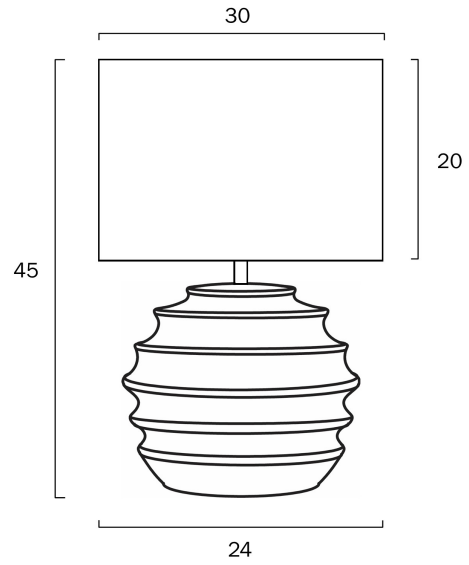

## ARAS CERAMIC TABLE LAMP

Note: Dimensions are only a guide and may vary due to manufacturing variations.

### LIGHT SOURCE

**Voltage Input**

240V

**Total Wattage (max)**

25

**Globe Type**

E27

**Globe / Light Source qty**

### PRODUCT DIMENSIONS

**Fixture Weight (Kg)**

2

**Fixture Height (cm)**

45

**Fixture Diameter (cm)**

30

**Cable Length (cm)**