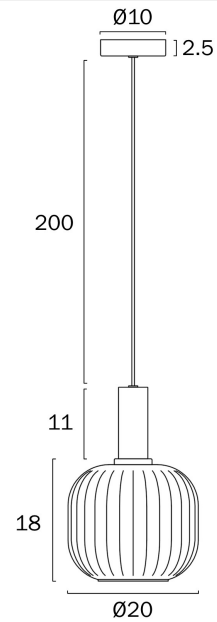

AOSTA 20CM PENDANT LIGHT

Note: Dimensions are only a guide and may vary due to manufacturing variations.

LIGHT SOURCE

Voltage Input

240V

Total Wattage (max)

25

Globe Type

Matte,Frosted

WARRANTY

Replacement Warranty

*3 Years

PRODUCT DIMENSIONS

Fixture Weight (Kg)

0.96

Fixture Diameter (cm)

20

Telbix.

Fixture Height (cm)

18

Suspension Length (cm)

200

OTHER

Installation Required